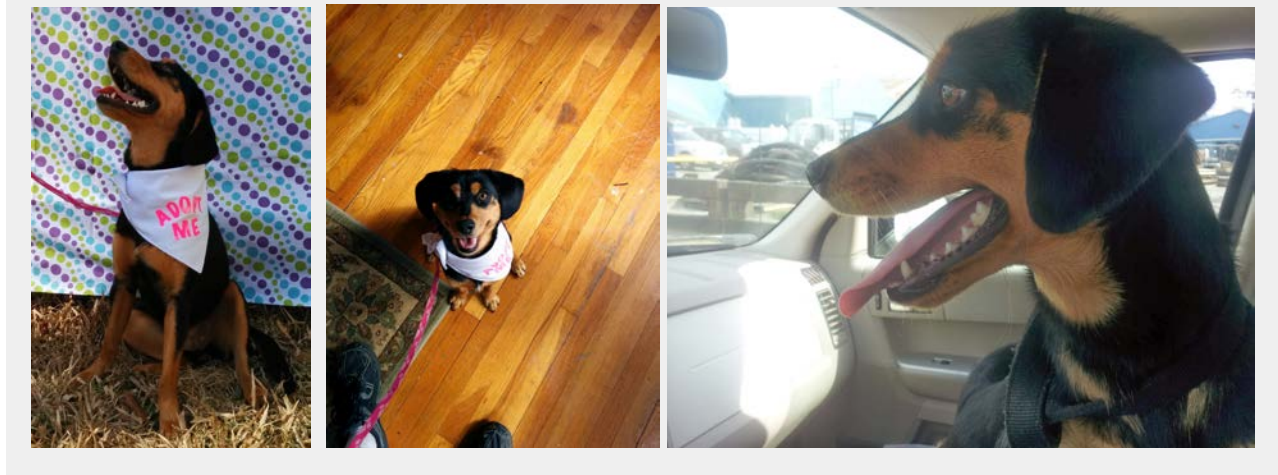

ADOPT ME

Name: Molly	Breed: Beagle Mix	Age: 6 months
Sex: Female	Colors: black and tan	Weight: 18 lbs
Location: Houma, LA	Fee: negotiable	
About Me: Left to fend for herself in southern Louisiana, Molly suffered from an eye infection and lots of flea bites. In her foster home, she's flourished and healed! Molly is a happy, playful, friendly puppy who loves affection! Her gorgeous black-and-tan coat is super soft and ready to be patted. She is crate-trained and knows several commands. Molly loves to chew on toys, and she's happy to go for a jog, chase a ball, play fetch, or cuddle up on your lap while you watch TV. Molly is nervous about meeting new dogs, but she warms up with a little supervised walking and playing. Even though she's nervous about new dogs, she loves new people! Molly can't wait to meet anyone and everyone! Molly would do best in a home without cats.		